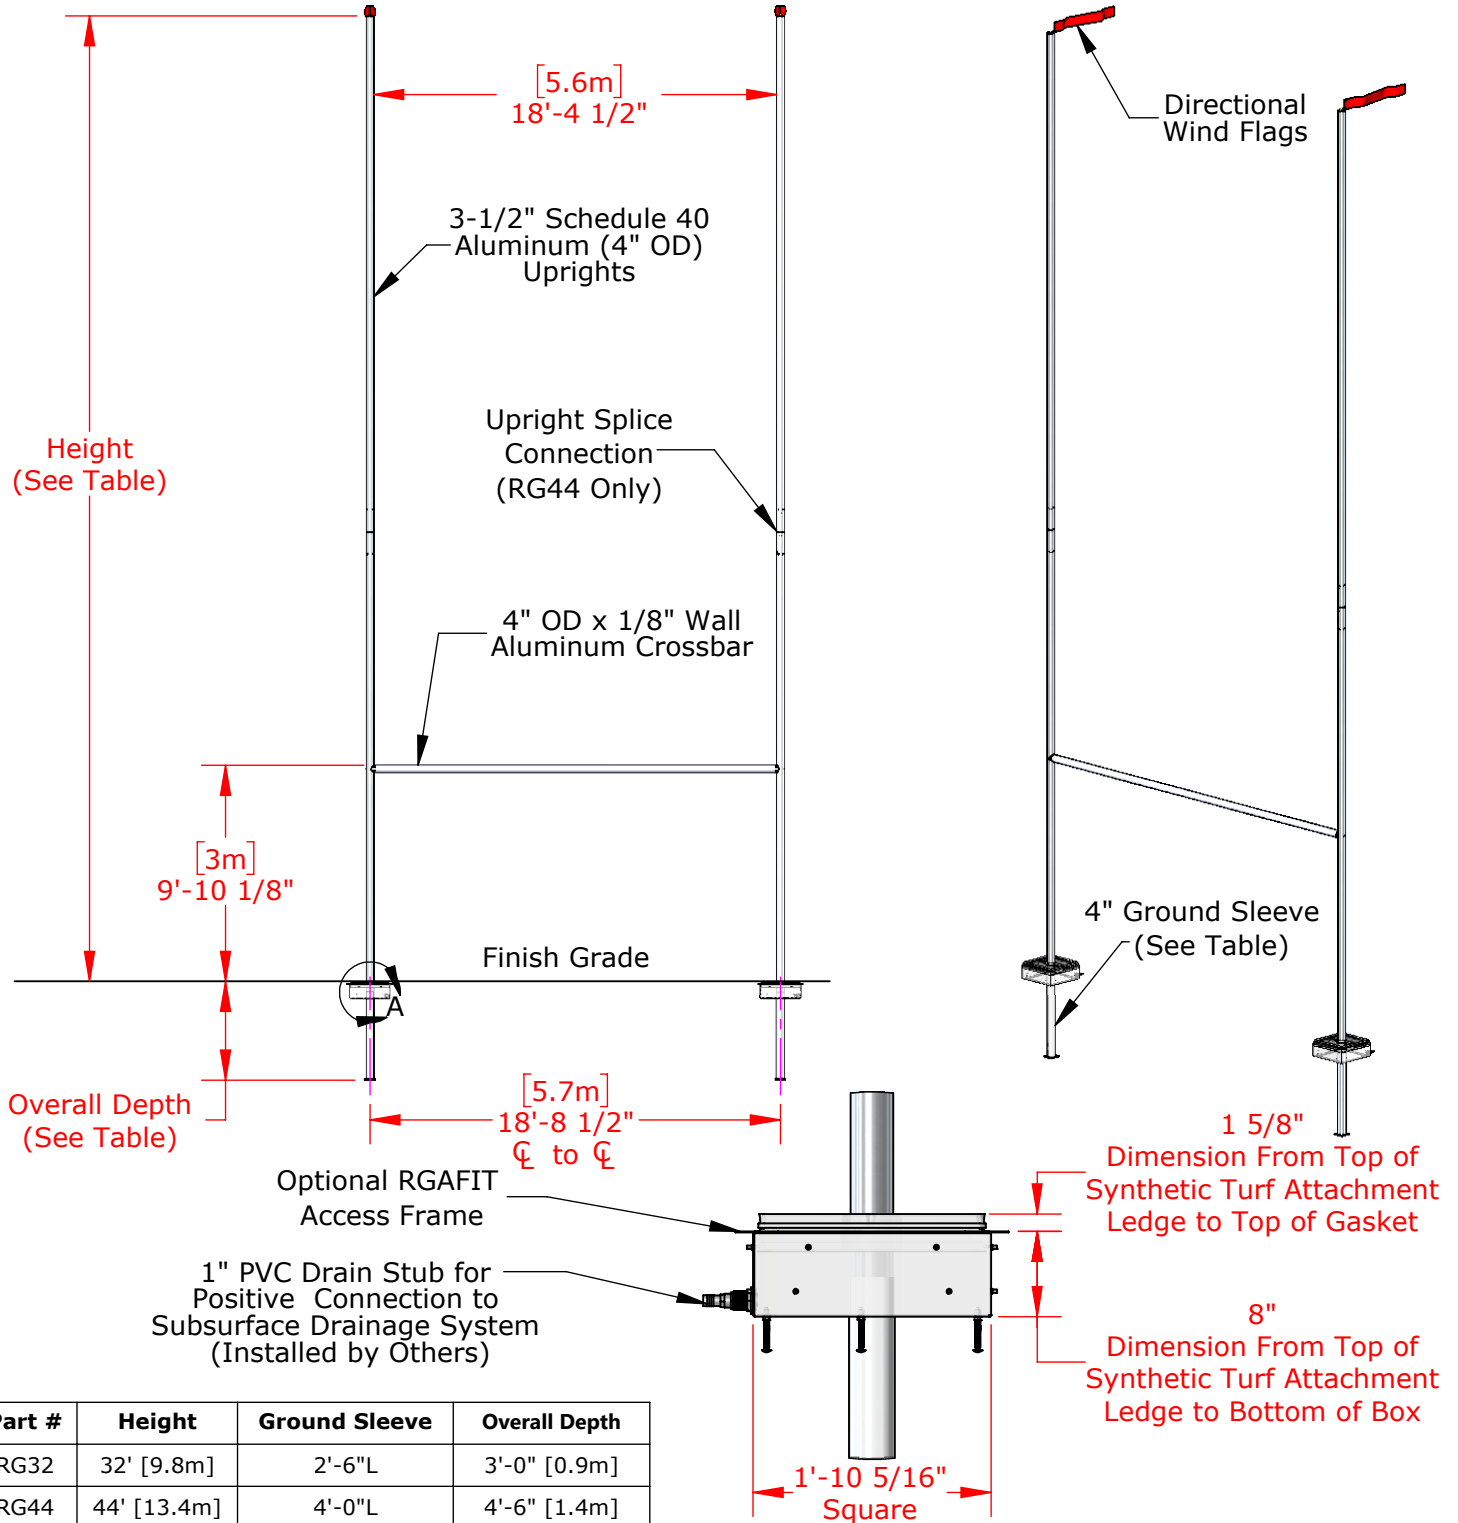

Standard White Powder Coated Finish

Part #	Height	Ground Sleeve	Overall Depth
RG32	32' [9.8m]	2'-6"L	3'-0" [0.9m]
RG44	44' [13.4m]	4'-0"L	4'-6" [1.4m]

**PROPRIETARY AND CONFIDENTIAL**

THE INFORMATION CONTAINED IN THIS DRAWING IS THE SOLE PROPERTY OF SPORTSFIELD SPECIALTIES INC. ANY REPRODUCTION IN PART OR AS A WHOLE WITHOUT THE WRITTEN PERMISSION OF SPORTSFIELD SPECIALTIES INC. IS PROHIBITED.

## Ground Sleeve Rugby Goal

Not To Scale

Sportsfield Specialties Inc 05282020