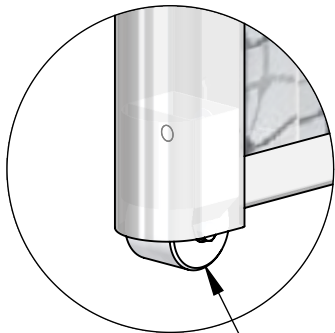

FOR USE WITH:
 SG824R
 SG721R
 SG618R

Mobility Wheel Kit for
 Use with Synthetic Turf
 or Natural Grass
 Applications

Round Faced
 Soccer Goal

Stainless Steel
 Frame & Hardware

DETAIL A
 Mobility
 Wheel

U.H.M.W.
 Plastic Roller

DETAIL B

Cushioned
 Rubber Grip

Wheel in Game Position

Wheel in Mobile Position

PROPRIETARY AND CONFIDENTIAL

THE INFORMATION CONTAINED IN THIS DRAWING IS THE SOLE PROPERTY OF SPORTSFIELD SPECIALTIES INC. ANY REPRODUCTION IN PART OR AS A WHOLE WITHOUT THE WRITTEN PERMISSION OF SPORTSFIELD SPECIALTIES INC. IS PROHIBITED.