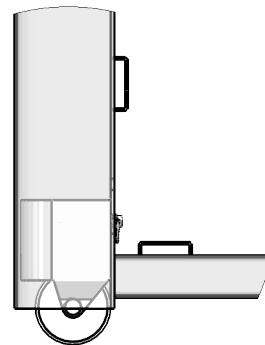

FOR USE WITH:
 SG824R
 SG721R
 SG618R

Mobility Wheel Kit for
 Use with Synthetic Turf
 or Natural Grass
 Applications

Round Faced
 Soccer Goal

Stainless Steel
 Frame & Hardware

DETAIL A
 Mobility
 Wheel

U.H.M.W.
 Plastic Roller

DETAIL B

Cushioned
 Rubber Grip

Wheel in Game Position

Wheel in Mobile Position

PROPRIETARY AND CONFIDENTIAL

THE INFORMATION CONTAINED IN THIS DRAWING IS THE SOLE PROPERTY OF SPORTSFIELD SPECIALTIES INC. ANY REPRODUCTION IN PART OR AS A WHOLE WITHOUT THE WRITTEN PERMISSION OF SPORTSFIELD SPECIALTIES INC. IS PROHIBITED.