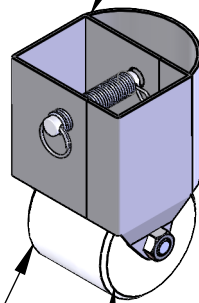

FOR USE WITH:
 SG824R
 SG721R
 SG618R

Mobility Wheel Kit for
 Use with Synthetic Turf
 or Natural Grass
 Applications

Round Faced
 Soccer Goal

Stainless Steel
 Frame & Hardware

DETAIL A
 Mobility
 Wheel

U.H.M.W.
 Plastic Roller

DETAIL B

Cushioned
 Rubber Grip

Wheel in Game Position

Wheel in Mobile Position

PROPRIETARY AND CONFIDENTIAL

THE INFORMATION CONTAINED IN THIS DRAWING IS THE SOLE PROPERTY OF SPORTSFIELD SPECIALTIES INC. ANY REPRODUCTION IN PART OR AS A WHOLE WITHOUT THE WRITTEN PERMISSION OF SPORTSFIELD SPECIALTIES INC. IS PROHIBITED.