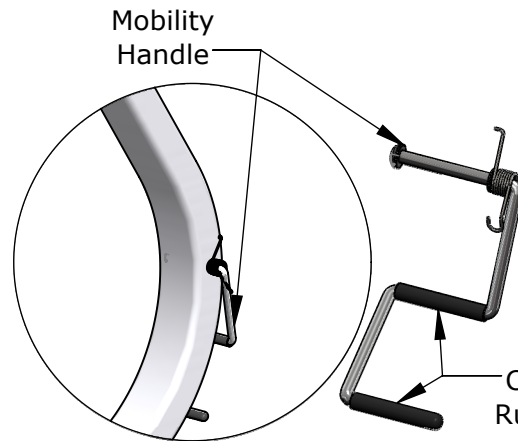

FOR USE WITH:
 SG824R
 SG721R
 SG618R

Mobility Wheel Kit for
 Use with Synthetic Turf
 or Natural Grass
 Applications

Round Faced
 Soccer Goal

Stainless Steel
 Frame & Hardware

DETAIL A
 Mobility
 Wheel

U.H.M.W.
 Plastic Roller

DETAIL B

Cushioned
 Rubber Grip

Wheel in Game Position

Wheel in Mobile Position

PROPRIETARY AND CONFIDENTIAL

THE INFORMATION CONTAINED IN THIS DRAWING IS THE SOLE PROPERTY OF SPORTSFIELD SPECIALTIES INC. ANY REPRODUCTION IN PART OR AS A WHOLE WITHOUT THE WRITTEN PERMISSION OF SPORTSFIELD SPECIALTIES INC. IS PROHIBITED.