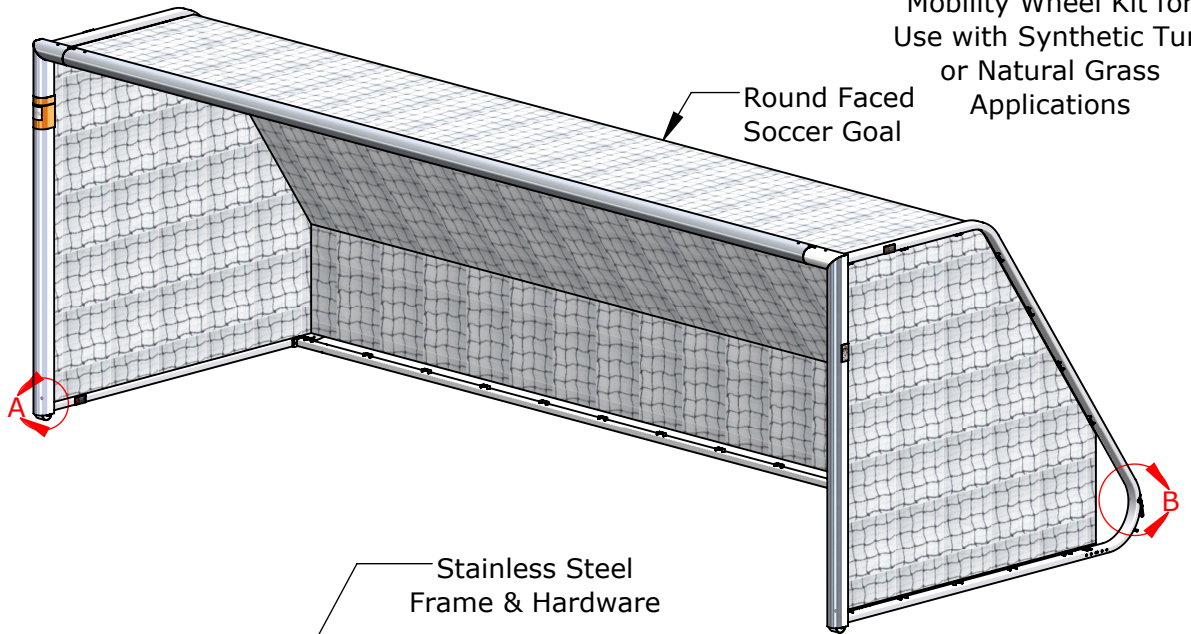

FOR USE WITH:
 SG824R
 SG721R
 SG618R

Mobility Wheel Kit for
 Use with Synthetic Turf
 or Natural Grass
 Applications

Round Faced
 Soccer Goal

Stainless Steel
 Frame & Hardware

DETAIL A
 Mobility
 Wheel

U.H.M.W.
 Plastic Roller

DETAIL B

Cushioned
 Rubber Grip

Wheel in Game Position

Wheel in Mobile Position

PROPRIETARY AND CONFIDENTIAL

THE INFORMATION CONTAINED IN THIS DRAWING IS THE SOLE PROPERTY OF SPORTSFIELD SPECIALTIES INC. ANY REPRODUCTION IN PART OR AS A WHOLE WITHOUT THE WRITTEN PERMISSION OF SPORTSFIELD SPECIALTIES INC. IS PROHIBITED.

SGMKR SGMobile®
Round Faced Soccer Goal Integrated Wheel Kit

Not To Scale

Sportsfield Specialties Inc 04012021