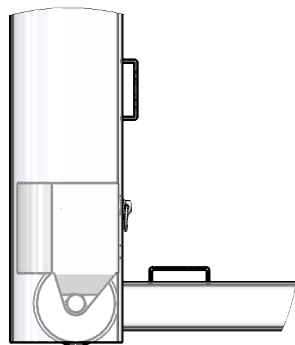

FOR USE WITH:
 SG824R
 SG721R
 SG618R

Mobility Wheel Kit for
 Use with Synthetic Turf
 or Natural Grass
 Applications

Round Faced
 Soccer Goal

Stainless Steel
 Frame & Hardware

DETAIL A
 Mobility
 Wheel

U.H.M.W.
 Plastic Roller

DETAIL B

Cushioned
 Rubber Grip

Wheel in Game Position

Wheel in Mobile Position

PROPRIETARY AND CONFIDENTIAL

THE INFORMATION CONTAINED IN THIS DRAWING IS THE SOLE PROPERTY OF SPORTSFIELD SPECIALTIES INC. ANY REPRODUCTION IN PART OR AS A WHOLE WITHOUT THE WRITTEN PERMISSION OF SPORTSFIELD SPECIALTIES INC. IS PROHIBITED.