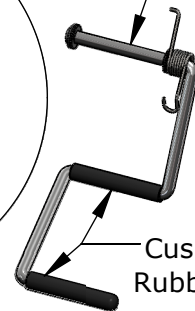

For Use With:
 SG824S
 SG721S
 SG618S

Mobility Wheel Kit for Use with Synthetic Turf or Natural Grass Applications

Square Post Soccer Goal

DETAIL A

Mobility Wheel

Stainless Steel Frame & Hardware

U.H.M.W. Plastic Roller

DETAIL B

Mobility Handle

Cushioned Rubber Grip

Wheel in Game Position

Wheel in Mobile Position

PROPRIETARY AND CONFIDENTIAL

THE INFORMATION CONTAINED IN THIS DRAWING IS THE SOLE PROPERTY OF SPORTSFIELD SPECIALTIES INC. ANY REPRODUCTION IN PART OR AS A WHOLE WITHOUT THE WRITTEN PERMISSION OF SPORTSFIELD SPECIALTIES INC. IS PROHIBITED.