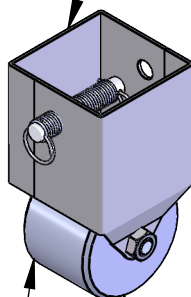

For Use With:
 SG824S
 SG721S
 SG618S

Mobility Wheel Kit for Use with Synthetic Turf or Natural Grass Applications

Square Post Soccer Goal

DETAIL A

Mobility Wheel

Stainless Steel Frame & Hardware

U.H.M.W. Plastic Roller

DETAIL B

Mobility Handle

Cushioned Rubber Grip

Wheel in Game Position

Wheel in Mobile Position

PROPRIETARY AND CONFIDENTIAL

THE INFORMATION CONTAINED IN THIS DRAWING IS THE SOLE PROPERTY OF SPORTSFIELD SPECIALTIES INC. ANY REPRODUCTION IN PART OR AS A WHOLE WITHOUT THE WRITTEN PERMISSION OF SPORTSFIELD SPECIALTIES INC. IS PROHIBITED.