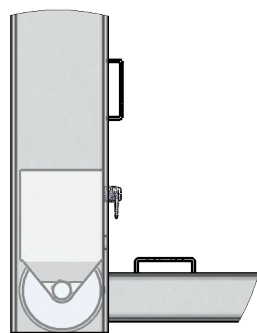

For Use With:
 SG824S
 SG721S
 SG618S

Mobility Wheel Kit for Use with Synthetic Turf or Natural Grass Applications

Square Post Soccer Goal

DETAIL A

Mobility Wheel

Stainless Steel Frame & Hardware

U.H.M.W. Plastic Roller

DETAIL B

Mobility Handle

Cushioned Rubber Grip

Wheel in Game Position

Wheel in Mobile Position

PROPRIETARY AND CONFIDENTIAL

THE INFORMATION CONTAINED IN THIS DRAWING IS THE SOLE PROPERTY OF SPORTSFIELD SPECIALTIES INC. ANY REPRODUCTION IN PART OR AS A WHOLE WITHOUT THE WRITTEN PERMISSION OF SPORTSFIELD SPECIALTIES INC. IS PROHIBITED.