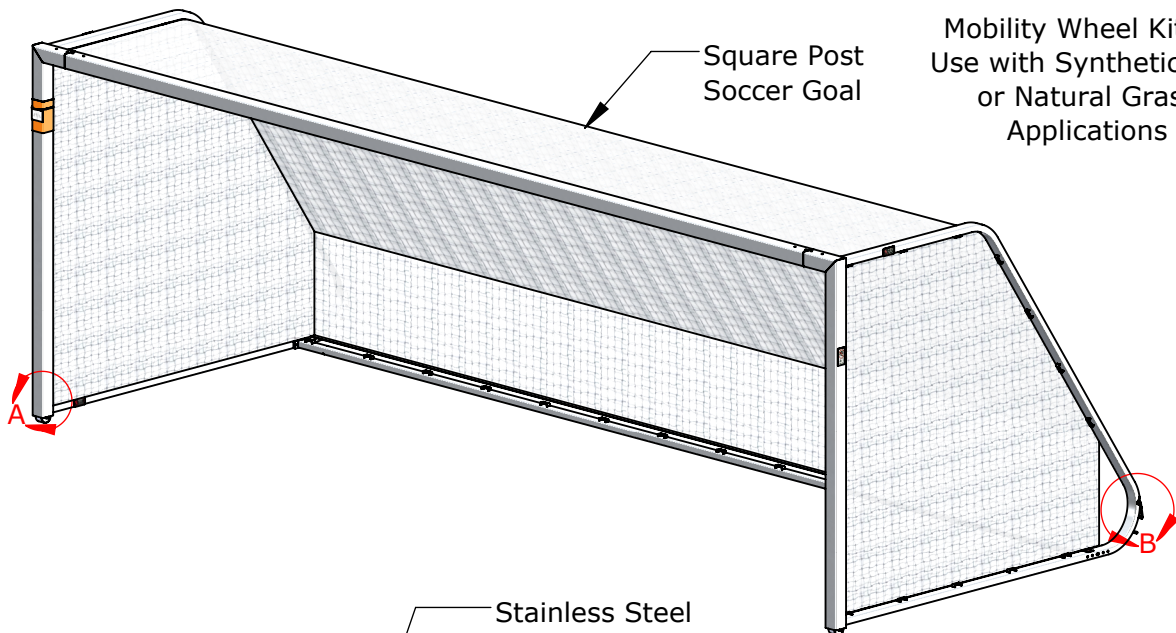

For Use With:
 SG824S
 SG721S
 SG618S

Mobility Wheel Kit for Use with Synthetic Turf or Natural Grass Applications

Square Post Soccer Goal

DETAIL A

Mobility Wheel

Stainless Steel Frame & Hardware

U.H.M.W. Plastic Roller

DETAIL B

Mobility Handle

Cushioned Rubber Grip

Wheel in Game Position

Wheel in Mobile Position

PROPRIETARY AND CONFIDENTIAL

THE INFORMATION CONTAINED IN THIS DRAWING IS THE SOLE PROPERTY OF SPORTSFIELD SPECIALTIES INC. ANY REPRODUCTION IN PART OR AS A WHOLE WITHOUT THE WRITTEN PERMISSION OF SPORTSFIELD SPECIALTIES INC. IS PROHIBITED.

SGMKS SGMobile®
Square Post Soccer Goal Integrated Wheel Kit

Not To Scale

Sportsfield Specialties Inc 04012021