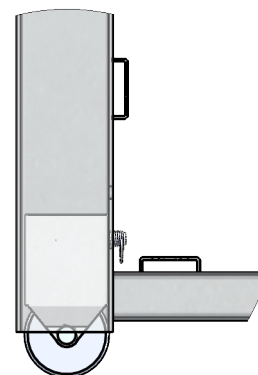

For Use With:
 SG824S
 SG721S
 SG618S

Mobility Wheel Kit for Use with Synthetic Turf or Natural Grass Applications

Square Post Soccer Goal

DETAIL A

Mobility Wheel

Stainless Steel Frame & Hardware

U.H.M.W. Plastic Roller

DETAIL B

Mobility Handle

Cushioned Rubber Grip

Wheel in Game Position

Wheel in Mobile Position

PROPRIETARY AND CONFIDENTIAL

THE INFORMATION CONTAINED IN THIS DRAWING IS THE SOLE PROPERTY OF SPORTSFIELD SPECIALTIES INC. ANY REPRODUCTION IN PART OR AS A WHOLE WITHOUT THE WRITTEN PERMISSION OF SPORTSFIELD SPECIALTIES INC. IS PROHIBITED.

SGMKS SGMobile®
Square Post Soccer Goal Integrated Wheel Kit

Not To Scale

Sportsfield Specialties Inc 04012021