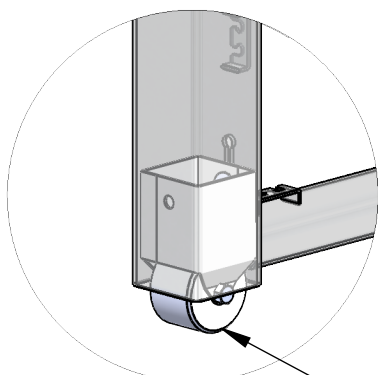

For Use With:
 SG824S
 SG721S
 SG618S

Mobility Wheel Kit for Use with Synthetic Turf or Natural Grass Applications

Square Post Soccer Goal

DETAIL A

Mobility Wheel

Stainless Steel Frame & Hardware

U.H.M.W. Plastic Roller

DETAIL B

Mobility Handle

Cushioned Rubber Grip

Wheel in Game Position

Wheel in Mobile Position

PROPRIETARY AND CONFIDENTIAL

THE INFORMATION CONTAINED IN THIS DRAWING IS THE SOLE PROPERTY OF SPORTSFIELD SPECIALTIES INC. ANY REPRODUCTION IN PART OR AS A WHOLE WITHOUT THE WRITTEN PERMISSION OF SPORTSFIELD SPECIALTIES INC. IS PROHIBITED.