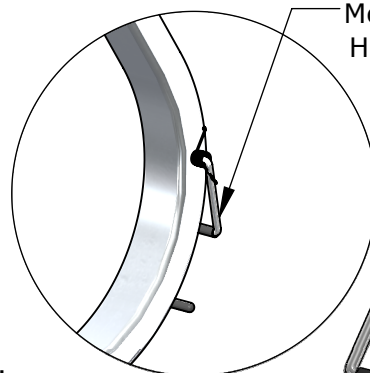

For Use With:
 SG824S
 SG721S
 SG618S

Mobility Wheel Kit for Use with Synthetic Turf or Natural Grass Applications

Square Post Soccer Goal

DETAIL A

Mobility Wheel

Stainless Steel Frame & Hardware

U.H.M.W. Plastic Roller

DETAIL B

Mobility Handle

Cushioned Rubber Grip

Wheel in Game Position

Wheel in Mobile Position

PROPRIETARY AND CONFIDENTIAL

THE INFORMATION CONTAINED IN THIS DRAWING IS THE SOLE PROPERTY OF SPORTSFIELD SPECIALTIES INC. ANY REPRODUCTION IN PART OR AS A WHOLE WITHOUT THE WRITTEN PERMISSION OF SPORTSFIELD SPECIALTIES INC. IS PROHIBITED.