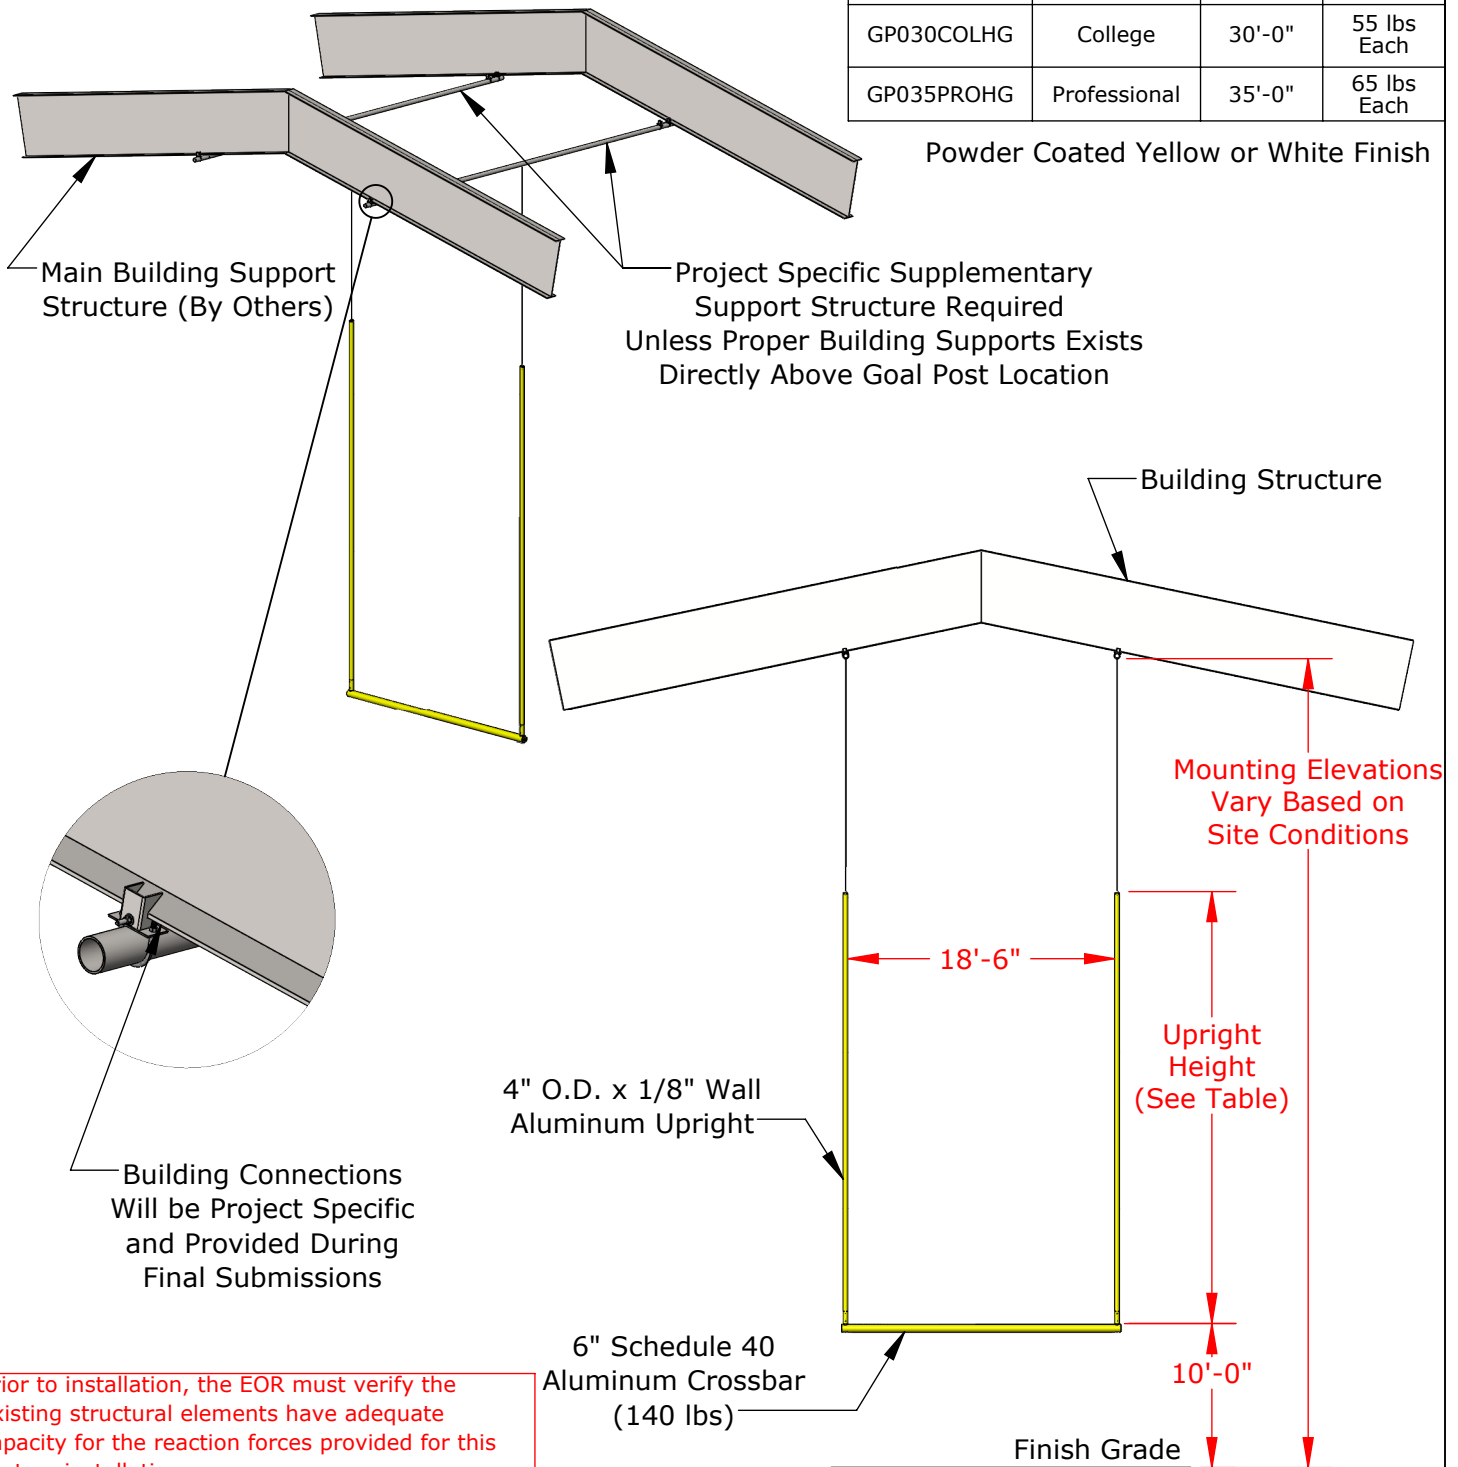

Part #	Model	Upright Height	Upright Weight
GP030COLHG	College	30'-0"	55 lbs Each
GP035PROHG	Professional	35'-0"	65 lbs Each

Powder Coated Yellow or White Finish

Prior to installation, the EOR must verify the existing structural elements have adequate capacity for the reaction forces provided for this custom installation.