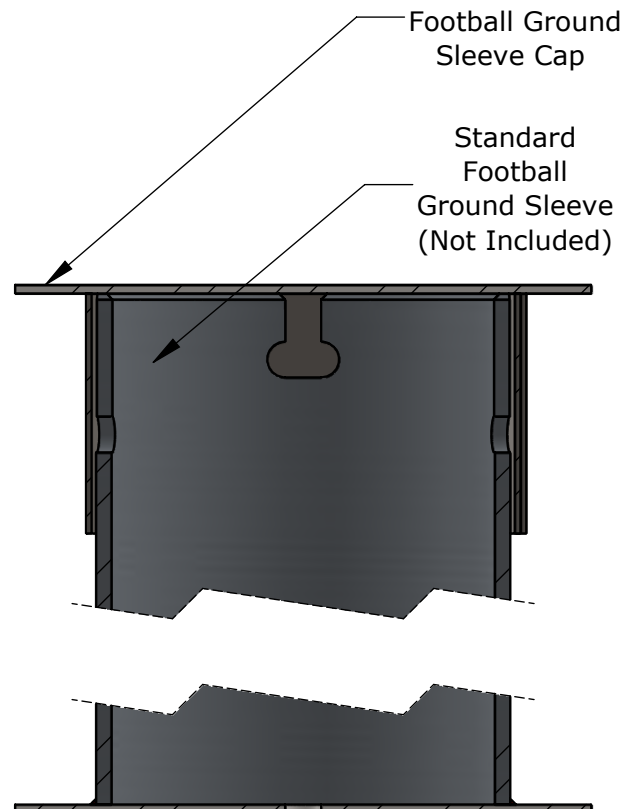

Standard Black Powder Coated Finish

SECTION A-A
 GPGSC and GPGS

PROPRIETARY AND CONFIDENTIAL

THE INFORMATION CONTAINED IN THIS DRAWING IS THE SOLE PROPERTY OF SPORTSFIELD SPECIALTIES INC. ANY REPRODUCTION IN PART OR AS A WHOLE WITHOUT THE WRITTEN PERMISSION OF SPORTSFIELD SPECIALTIES INC. IS PROHIBITED.

**GPGSC Football Goal Post
 Ground Sleeve Cap**

Not To Scale

Sportsfield Specialties Inc 04222020