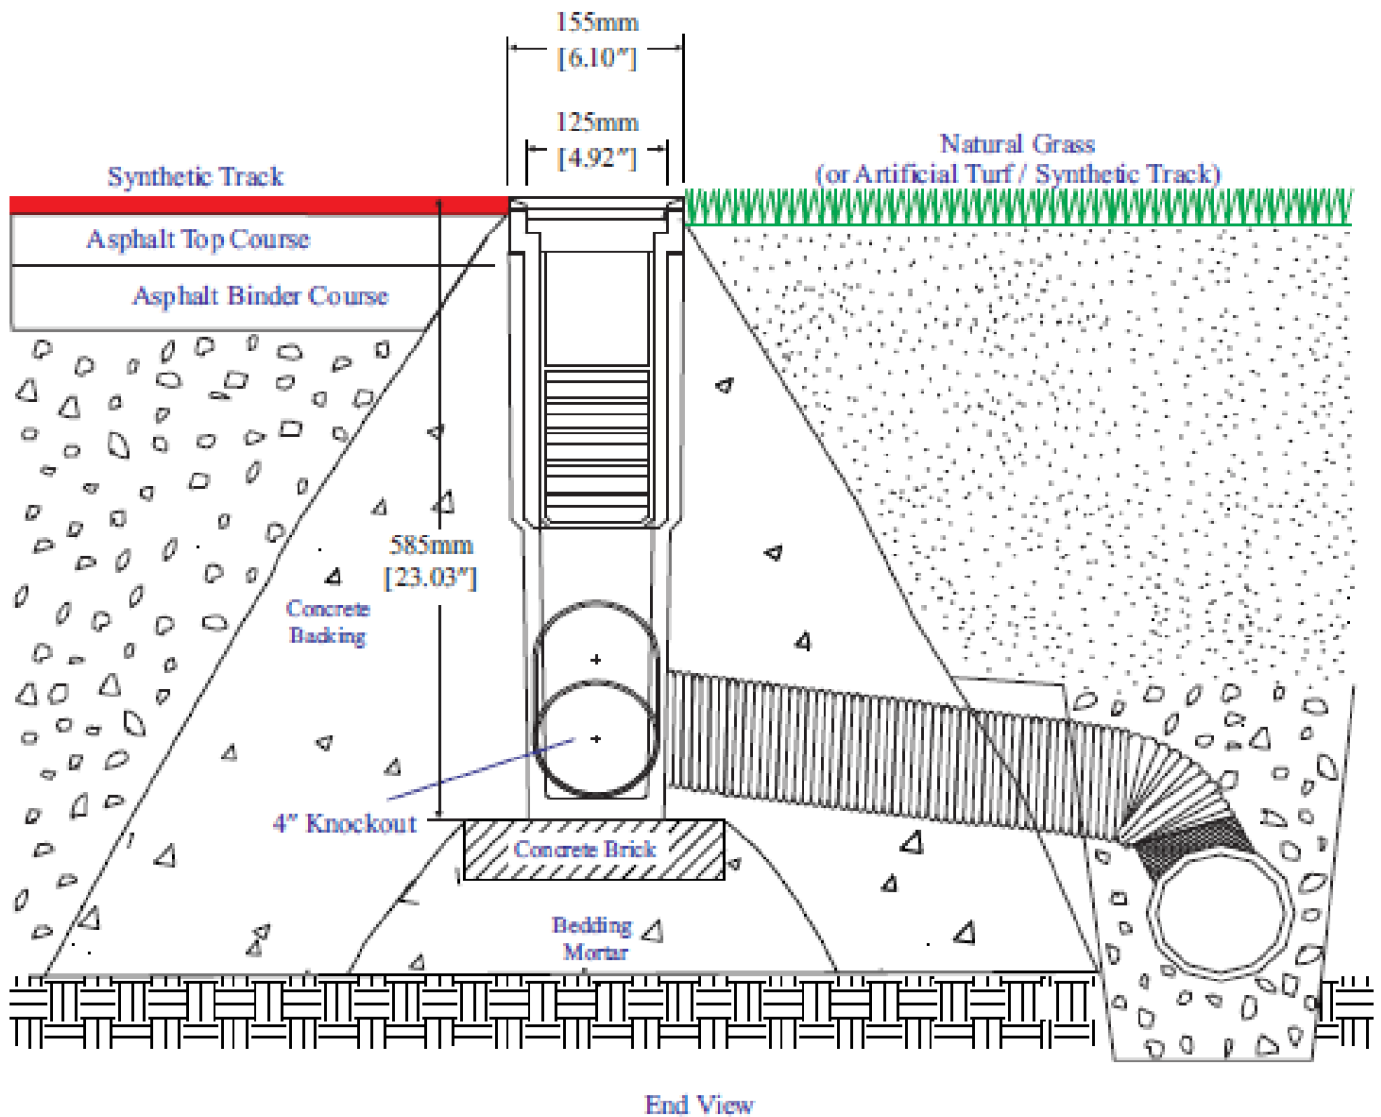

ACO SPORT

PROPRIETARY AND CONFIDENTIAL

THE INFORMATION CONTAINED IN THIS DRAWING IS THE SOLE PROPERTY OF SPORTSFIELD SPECIALTIES INC. ANY REPRODUCTION IN PART OR AS A WHOLE WITHOUT THE WRITTEN PERMISSION OF SPORTSFIELD SPECIALTIES INC. IS PROHIBITED.

**ACO SPORT SYSTEM 4000
CATCH BASIN - END VIEW**

NOT TO SCALE

SPORTSFIELD SPECIALTIES INC 08012012