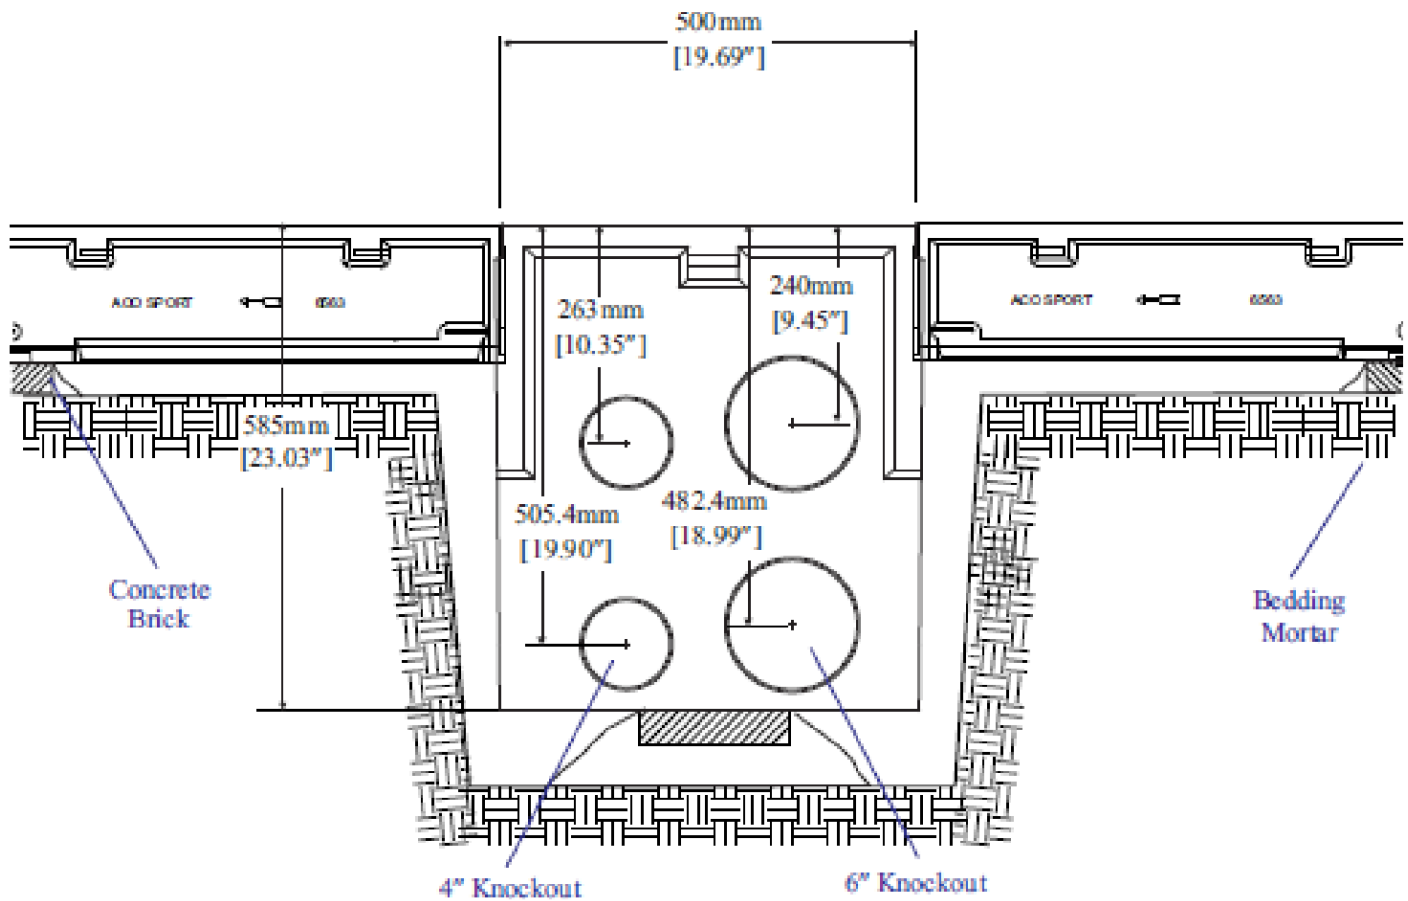

ACO SPORT

Side View

PROPRIETARY AND CONFIDENTIAL

THE INFORMATION CONTAINED IN THIS DRAWING IS THE SOLE PROPERTY OF SPORTSFIELD SPECIALTIES INC. ANY REPRODUCTION IN PART OR AS A WHOLE WITHOUT THE WRITTEN PERMISSION OF SPORTSFIELD SPECIALTIES INC. IS PROHIBITED.

**ACO SPORT SYSTEM 4000
CATCH BASIN - SIDE VIEW**

NOT TO SCALE

SPORTSFIELD SPECIALTIES INC 08012012