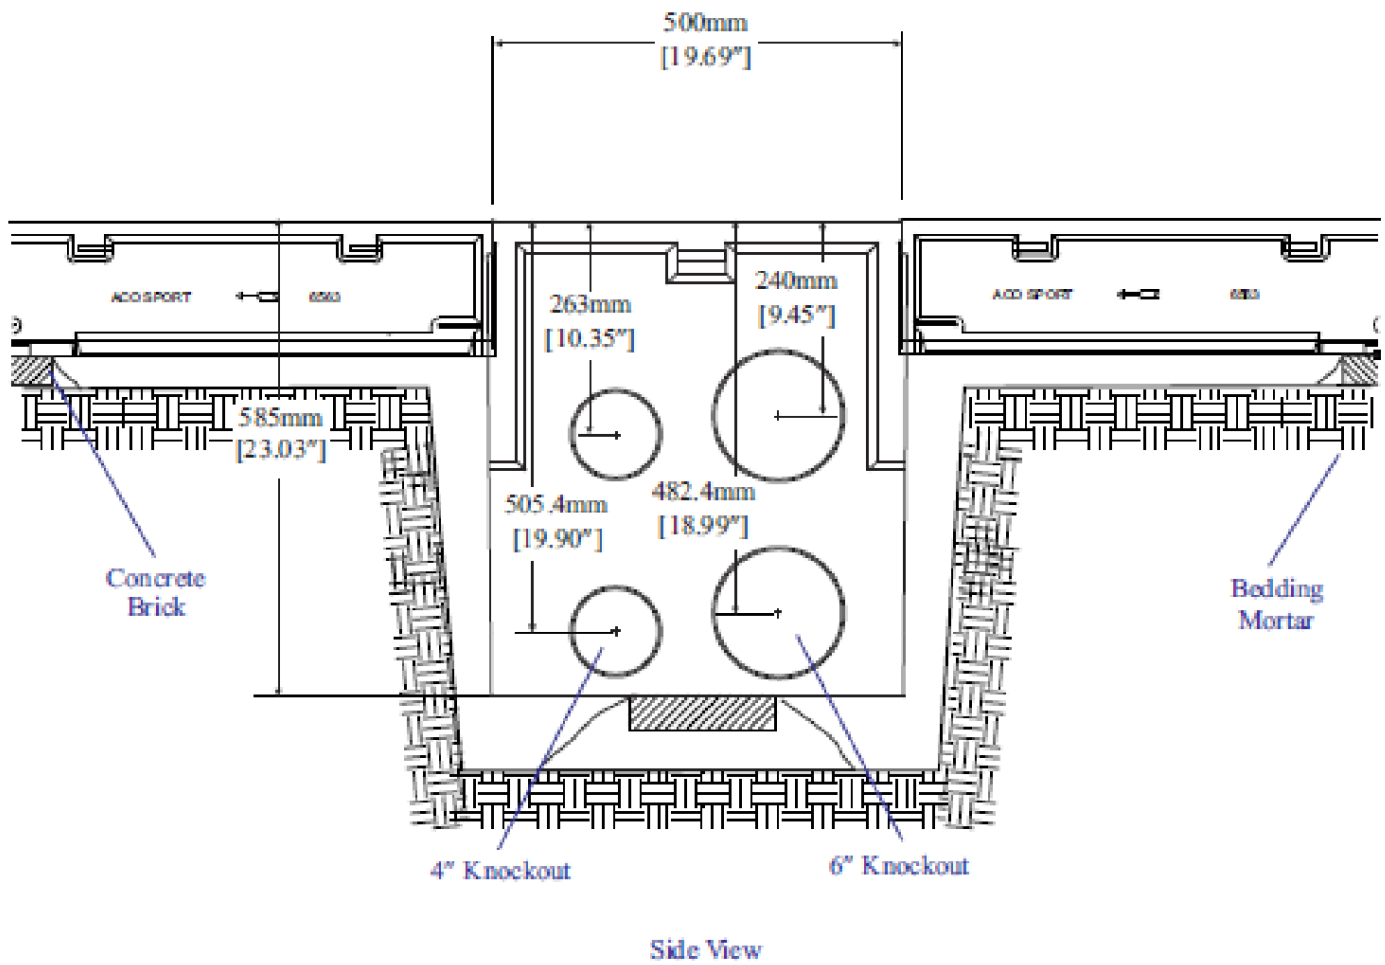

ACO SPORT

PROPRIETARY AND CONFIDENTIAL

THE INFORMATION CONTAINED IN THIS DRAWING IS THE SOLE PROPERTY OF SPORTSFIELD SPECIALTIES INC. ANY REPRODUCTION IN PART OR AS A WHOLE WITHOUT THE WRITTEN PERMISSION OF SPORTSFIELD SPECIALTIES INC. IS PROHIBITED.

**ACO SPORT System 2000
Catch Basin - Side View**

Not To Scale

Sportsfield Specialties Inc 105913.1-221229