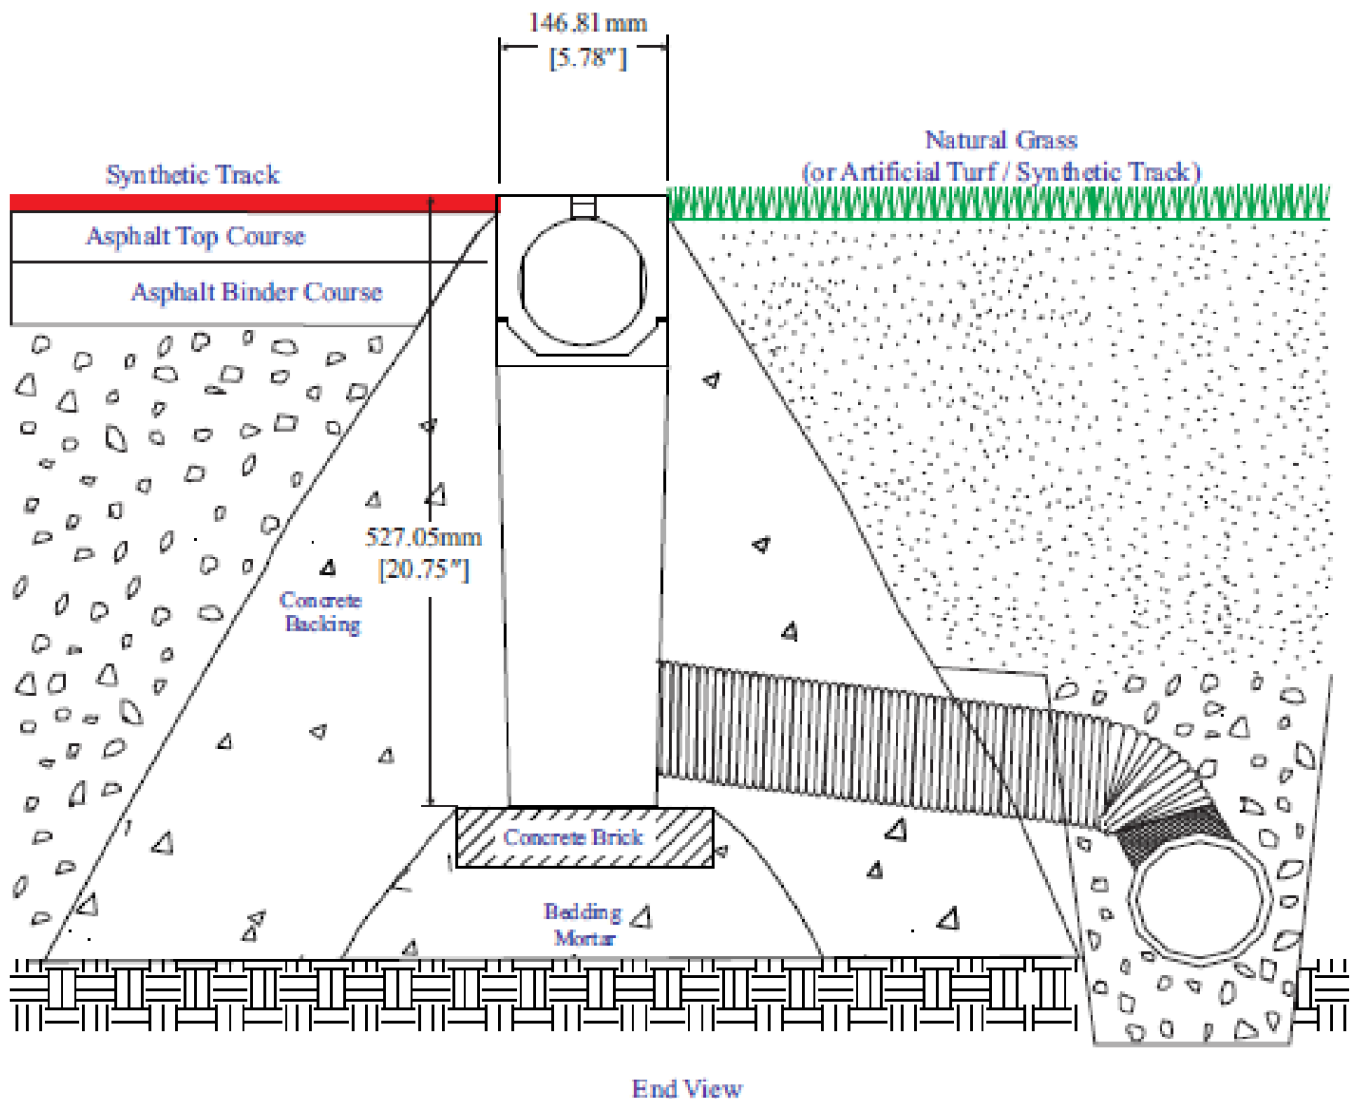

ACO SPORT

PROPRIETARY AND CONFIDENTIAL

THE INFORMATION CONTAINED IN THIS DRAWING IS THE SOLE PROPERTY OF SPORTSFIELD SPECIALTIES INC. ANY REPRODUCTION IN PART OR AS A WHOLE WITHOUT THE WRITTEN PERMISSION OF SPORTSFIELD SPECIALTIES INC. IS PROHIBITED.

**ACO SPORT SYSTEM 3000
CATCH BASIN - END VIEW**

NOT TO SCALE

SPORTSFIELD SPECIALTIES INC 07302012