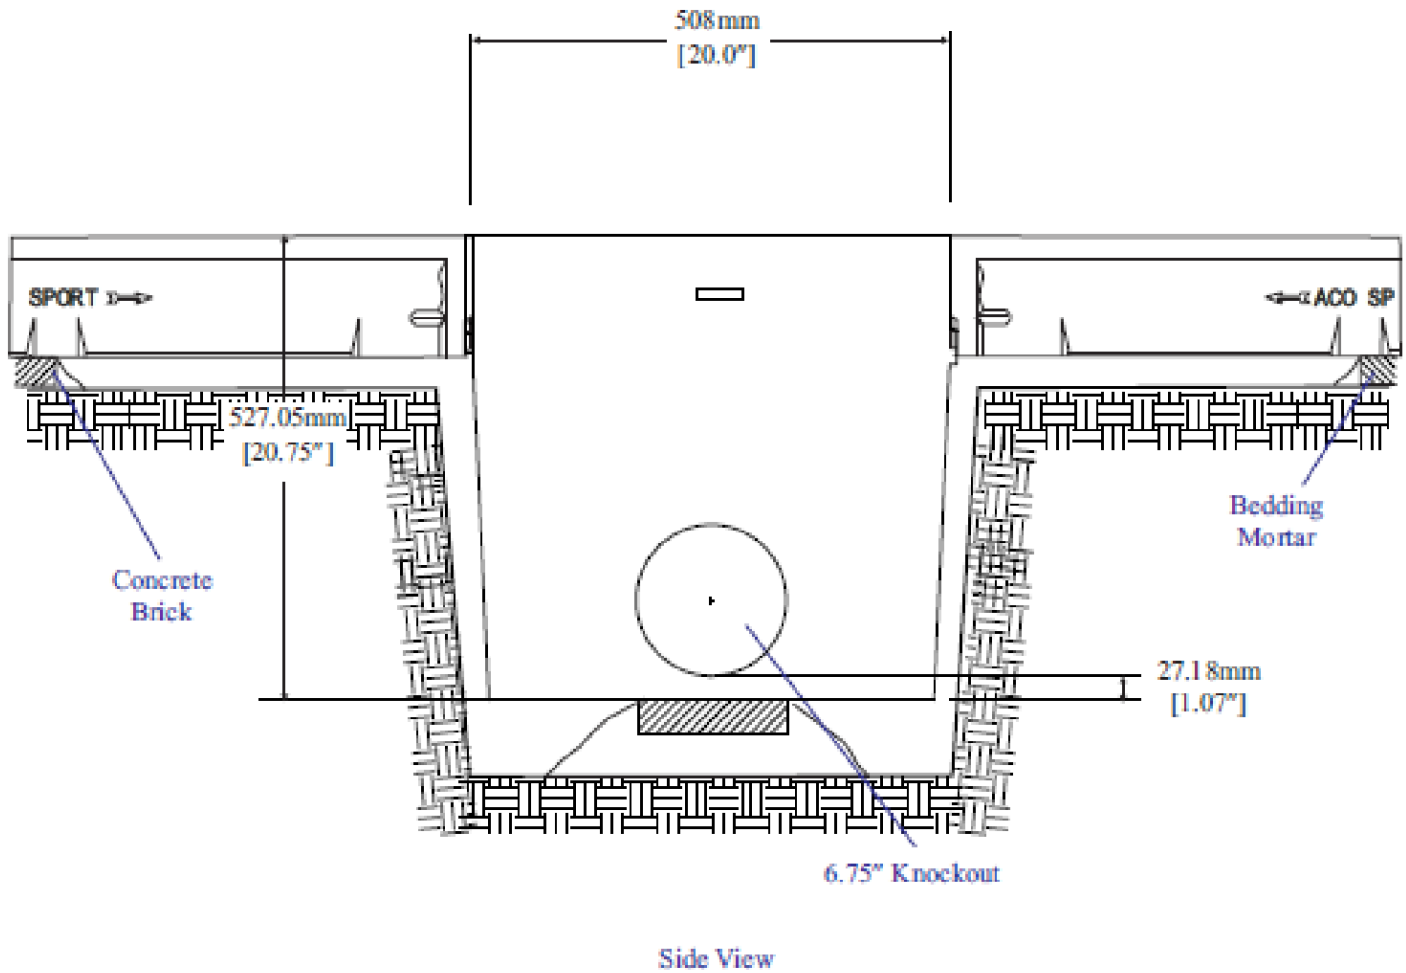

ACO SPORT

PROPRIETARY AND CONFIDENTIAL

THE INFORMATION CONTAINED IN THIS DRAWING IS THE SOLE PROPERTY OF SPORTSFIELD SPECIALTIES INC. ANY REPRODUCTION IN PART OR AS A WHOLE WITHOUT THE WRITTEN PERMISSION OF SPORTSFIELD SPECIALTIES INC. IS PROHIBITED.

**ACO SPORT System 3000
Catch Basin - Side View**

Not To Scale

Sportsfield Specialties Inc 105915.1-221229