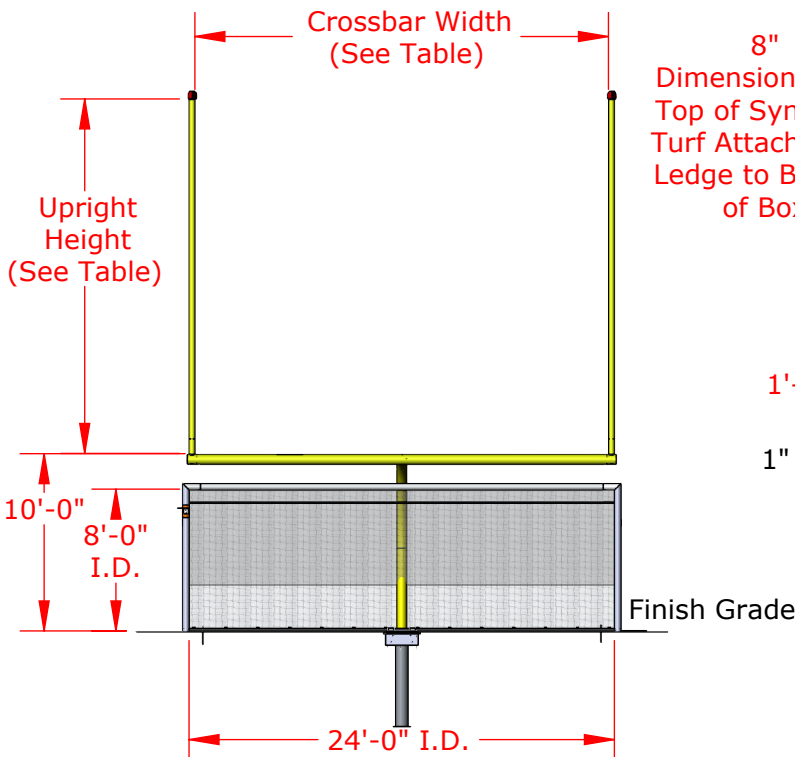

Retractable Clamp Football Goal Post Gooseneck

Soccer Goal Rear Ground Bar

SG2SGP Original GoalPak® Soccer Goal Safety System

8'-0" OR 8'-4" Front of Soccer Post to Rear of Back Bar

1 5/8" Dimension From Top of Synthetic Turf Attachment Ledge to Top of Gasket

8" Dimension From Top of Synthetic Turf Attachment Ledge to Bottom of Box

1'-10 5/16" Square

1" PVC Drain Stub For Positive Connection To Subsurface Drainage System (installed by others)

PART NO.	UPRIGHT HEIGHT	MODEL	CROSSBAR WIDTH (I.D.)
GPKR20ADJ	20'-0"	ADJUSTABLE	18'-6" / 23'-4"
GPKR20COL	20'-0"	COLLEGE	18'-6"
GPKR20HS	20'-0"	HIGH SCHOOL	23'-4"
GPKR30ADJ	30'-0"	ADJUSTABLE	18'-6" / 23'-4"
GPKR30COL	30'-0"	COLLEGE	18'-6"
GPKR30HS	30'-0"	HIGH SCHOOL	23'-4"