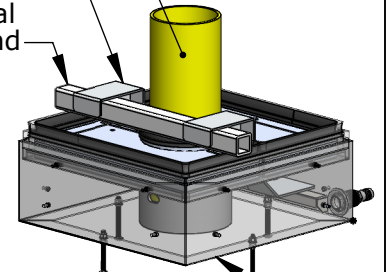

Foundation requirements based on local codes and soil conditions

Powder Coated Yellow or White Finish

AdjustRight® Football Goal Post with 8' Offset Gooseneck

SG824R Round Faced Soccer Goal with SGMKR Integrated SGMobile® Wheel Kit

Retractable Clamp Football Goal Post Gooseneck

Soccer Goal Rear Ground Bar

SG2SGP Original GoalPak® Soccer Goal Safety System

8'-0" OR 8'-4" Front of Soccer Post to Rear of Back Bar

1 5/8" Dimension From Top of Synthetic Turf Attachment Ledge to Top of Gasket

8" Dimension From Top of Synthetic Turf Attachment Ledge to Bottom of Box

1'-10 5/16" Square

1" PVC Drain Stub For Positive Connection To Subsurface Drainage System (installed by others)

PART NO.	UPRIGHT HEIGHT	MODEL	CROSSBAR WIDTH (I.D.)
GPKR20ADJ	20'-0"	ADJUSTABLE	18'-6" / 23'-4"
GPKR20COL	20'-0"	COLLEGE	18'-6"
GPKR20HS	20'-0"	HIGH SCHOOL	23'-4"
GPKR30ADJ	30'-0"	ADJUSTABLE	18'-6" / 23'-4"
GPKR30COL	30'-0"	COLLEGE	18'-6"
GPKR30HS	30'-0"	HIGH SCHOOL	23'-4"