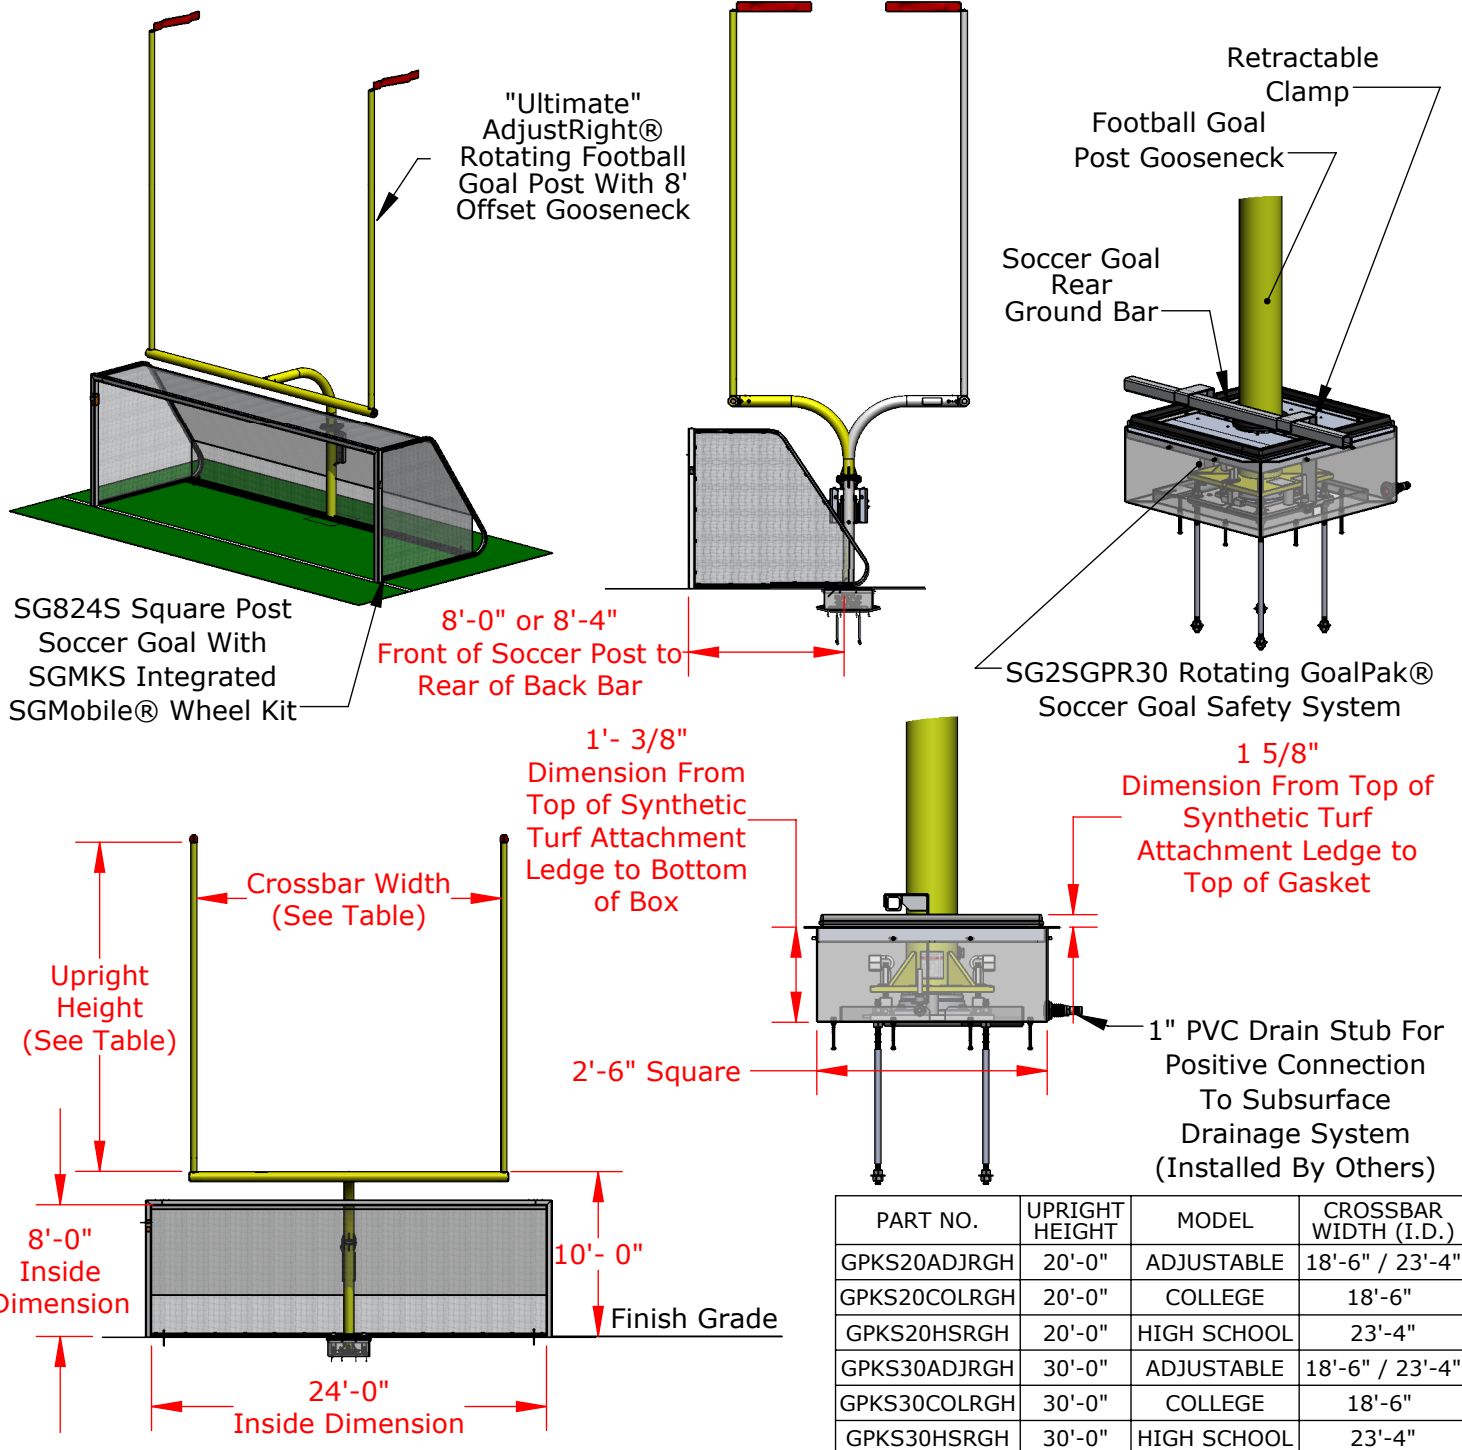

Foundation requirements based on local codes and soil conditions

Powder Coated Yellow or White Finish

PROPRIETARY AND CONFIDENTIAL

THE INFORMATION CONTAINED IN THIS DRAWING IS THE SOLE PROPERTY OF SPORTSFIELD SPECIALTIES INC. ANY REPRODUCTION IN PART OR AS A WHOLE WITHOUT THE WRITTEN PERMISSION OF SPORTSFIELD SPECIALTIES INC. IS PROHIBITED.

## Rotating Gooseneck Hinged GoalPak® Football / Square Soccer Goal System

Not To Scale

Sportsfield Specialties Inc 06102022