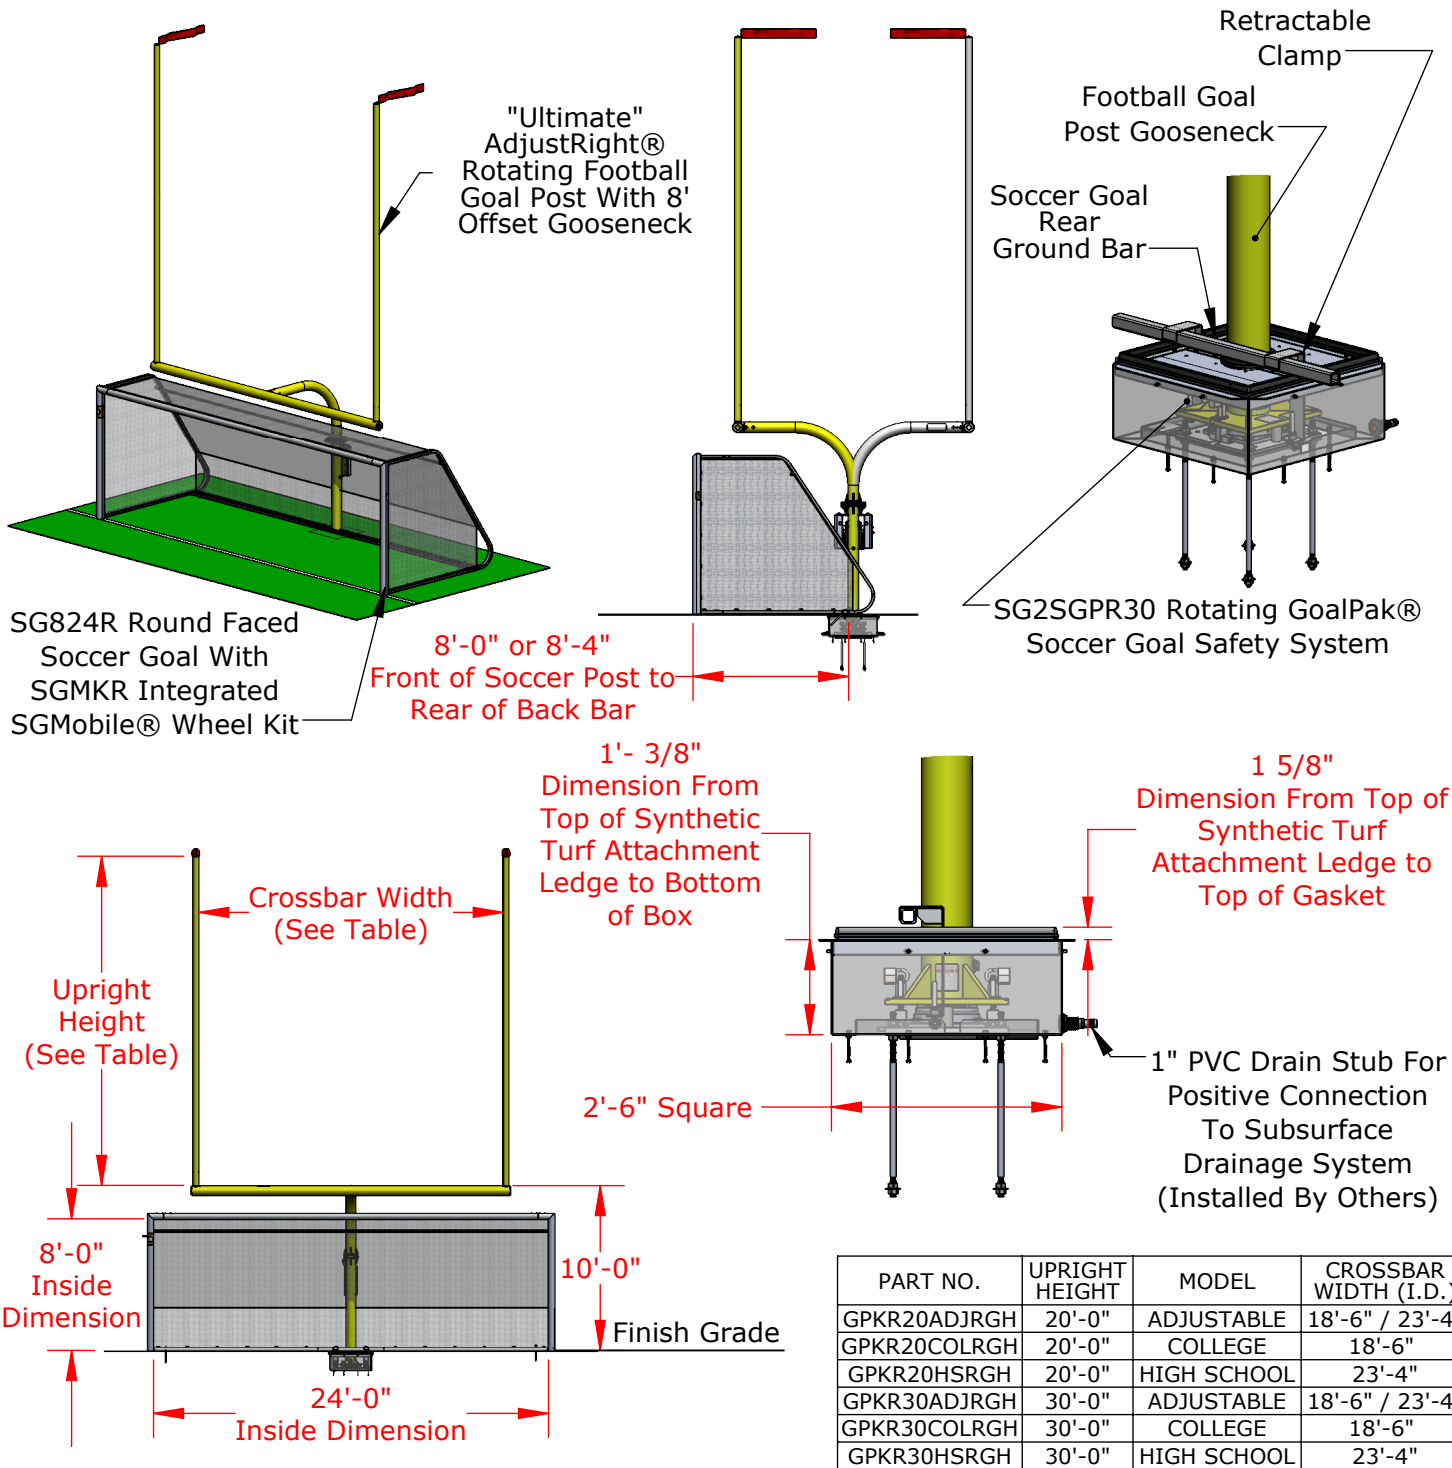

Foundation requirements based on local codes and soil conditions

Powder Coated Yellow or White Finish

**PROPRIETARY AND CONFIDENTIAL**

THE INFORMATION CONTAINED IN THIS DRAWING IS THE SOLE PROPERTY OF SPORTSFIELD SPECIALTIES INC. ANY REPRODUCTION IN PART OR AS A WHOLE WITHOUT THE WRITTEN PERMISSION OF SPORTSFIELD SPECIALTIES INC. IS PROHIBITED.

## Rotating Gooseneck Hinged GoalPak® Football / Round Soccer Goal System

Not To Scale

Sportsfield Specialties Inc 06102022