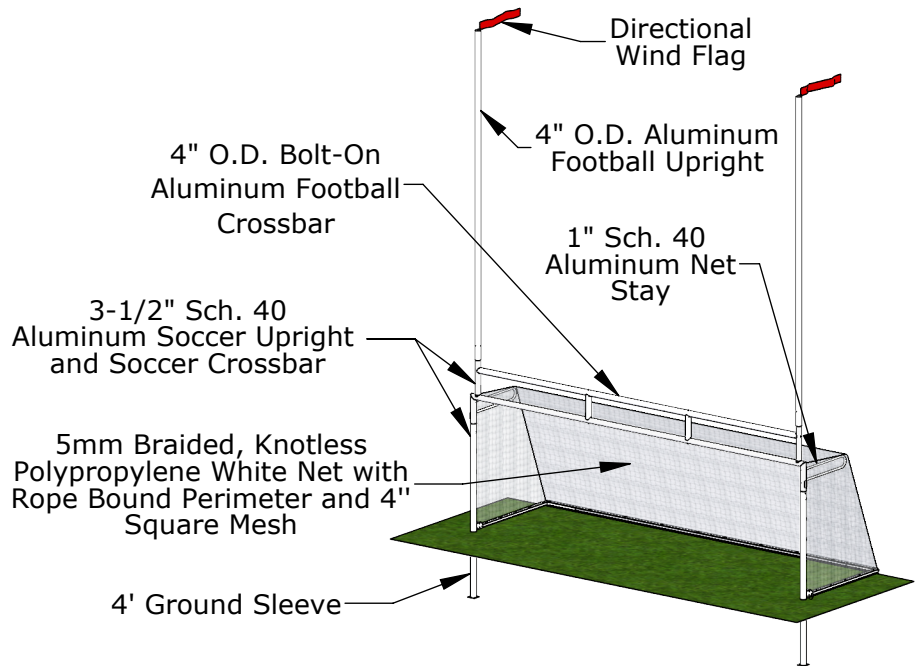

Powder Coated White Finish
(Yellow Powder Coated Finish
Option Available for
Football Uprights)

Optional AFIT4/AFNG4
Access Frame Kit
(AFIT4 Shown)

Part No.	Model	Overall Height	Upright Height
GPHC30HSGB	High School	40'	30'
GPHC20HSGB	High School	30'	20'

GPHCHSGB H-Style High School Combination Football/Soccer Goal with Ground Bar

Not To Scale

Sportsfield Specialties Inc 0202026