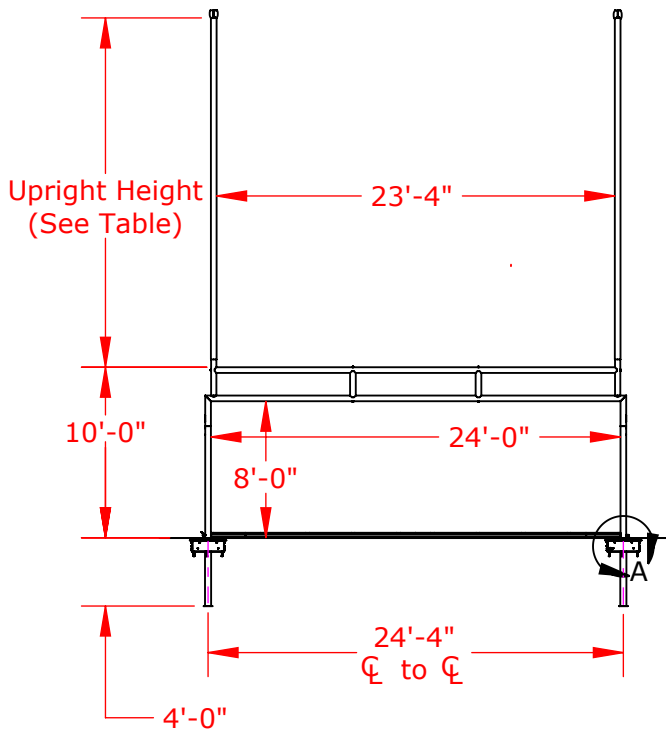

Powder Coated White Finish
(Yellow Powder Coated Finish
Option Available for
Football Uprights)

Optional AFIT4/AFNG4
Access Frame Kit
(AFIT4 Shown)

Part No.	Model	Overall Height	Upright Height
GPHC30HSGB	High School	40'	30'
GPHC20HSGB	High School	30'	20'