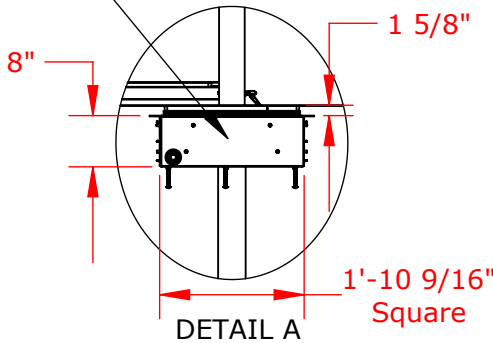

Powder Coated White Finish
(Yellow Powder Coated Finish
Option Available for
Football Uprights)

Optional AFIT4/AFNG4
Access Frame Kit
(AFIT4 Shown)

Part No.	Model	Overall Height	Upright Height
GPHC30HSGB	High School	40'	30'
GPHC20HSGB	High School	30'	20'