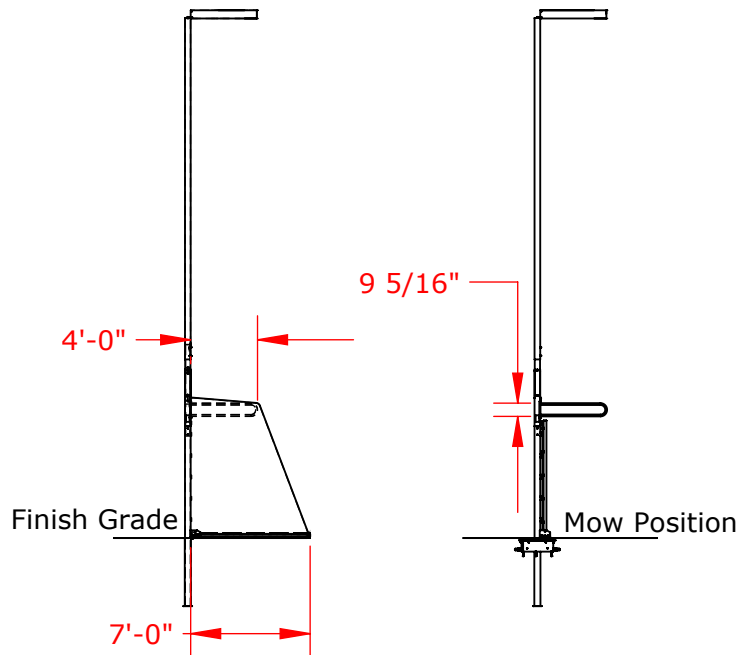

Powder Coated White Finish
(Yellow Powder Coated Finish
Option Available for
Football Uprights)

Optional AFIT4/AFNG4
Access Frame Kit
(AFIT4 Shown)

Part No.	Model	Overall Height	Upright Height
GPHC30HSGB	High School	40'	30'
GPHC20HSGB	High School	30'	20'