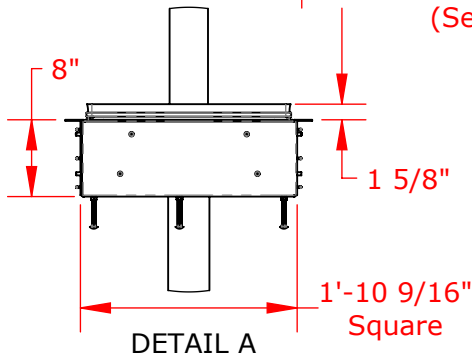

Powder Coated Yellow or White Finish

Optional AFIT4/AFNG4 Access Frame Kit (AFIT4 Shown)

| Part No. | Model       | Overall Height | Upright Height | Crossbar Width | Ground Sleeve $\varnothing$ to $\varnothing$ |
|----------|-------------|----------------|----------------|----------------|--|
| GPH30HS  | High School | 40'            | 30'            | 23'-4"         | 23'-8"                                       |
| GPH30COL | College     | 40'            | 30'            | 18'-6"         | 18'-10"                                      |
| GPH20HS  | High School | 30'            | 20'            | 23'-4"         | 23'-8"                                       |
| GPH20COL | College     | 30'            | 20'            | 18'-6"         | 18'-10"                                      |