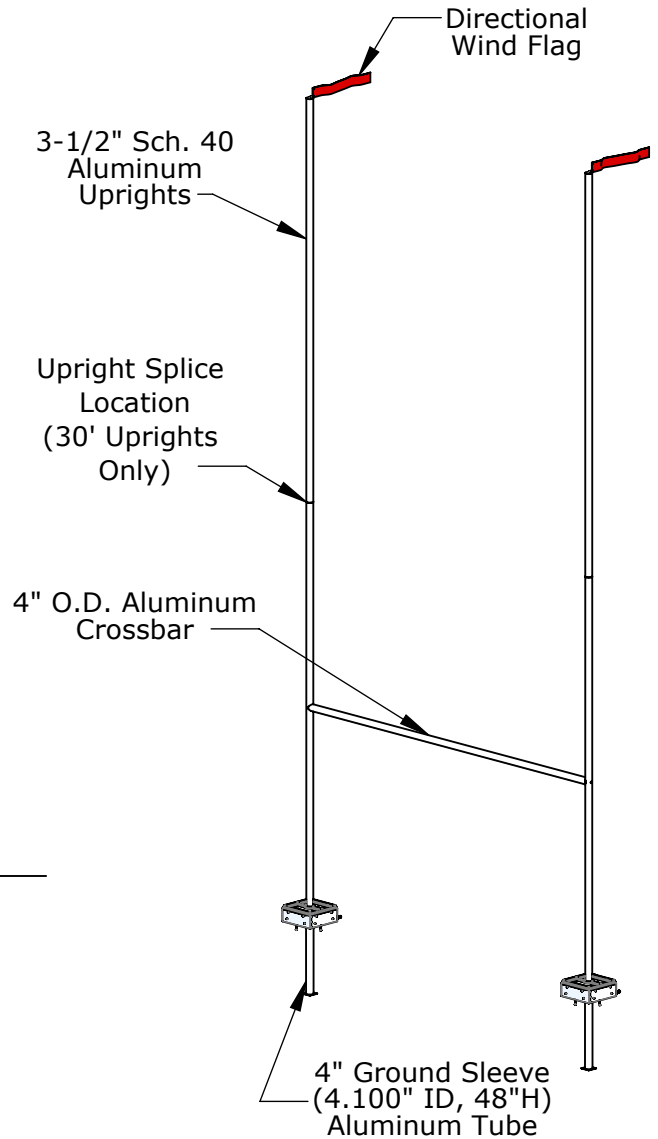

Powder Coated Yellow or White Finish

Optional AFIT4/AFNG4 Access Frame Kit (AFIT4 Shown)

| Part No. | Model       | Overall Height | Upright Height | Crossbar Width | Ground Sleeve $\varnothing$ to $\varnothing$ |
|----------|-------------|----------------|----------------|----------------|--|
| GPH30HS  | High School | 40'            | 30'            | 23'-4"         | 23'-8"                                       |
| GPH30COL | College     | 40'            | 30'            | 18'-6"         | 18'-10"                                      |
| GPH20HS  | High School | 30'            | 20'            | 23'-4"         | 23'-8"                                       |
| GPH20COL | College     | 30'            | 20'            | 18'-6"         | 18'-10"                                      |