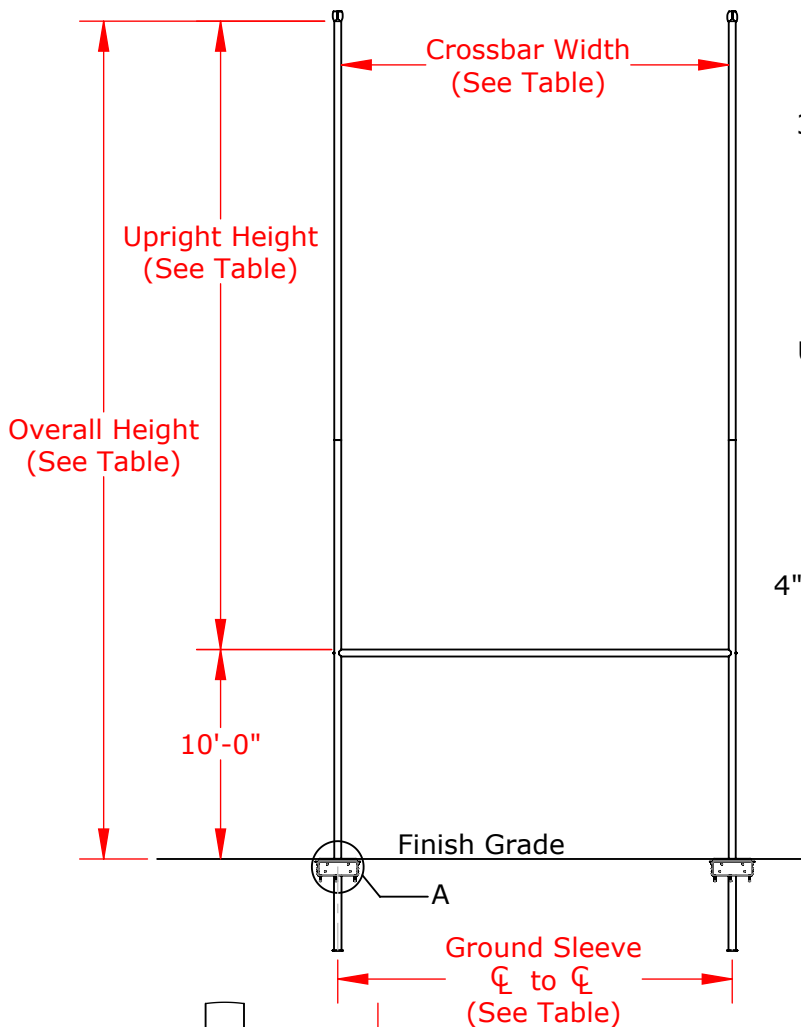

Powder Coated Yellow or White Finish

Optional AFIT4/AFNG4 Access Frame Kit (AFIT4 Shown)

| Part No. | Model       | Overall Height | Upright Height | Crossbar Width | Ground Sleeve $\varnothing$ to $\varnothing$ |
|----------|-------------|----------------|----------------|----------------|--|
| GPH30HS  | High School | 40'            | 30'            | 23'-4"         | 23'-8"                                       |
| GPH30COL | College     | 40'            | 30'            | 18'-6"         | 18'-10"                                      |
| GPH20HS  | High School | 30'            | 20'            | 23'-4"         | 23'-8"                                       |
| GPH20COL | College     | 30'            | 20'            | 18'-6"         | 18'-10"                                      |

# H-Style Football Goal Post

Not To Scale

Sportsfield Specialties Inc 105576-081125