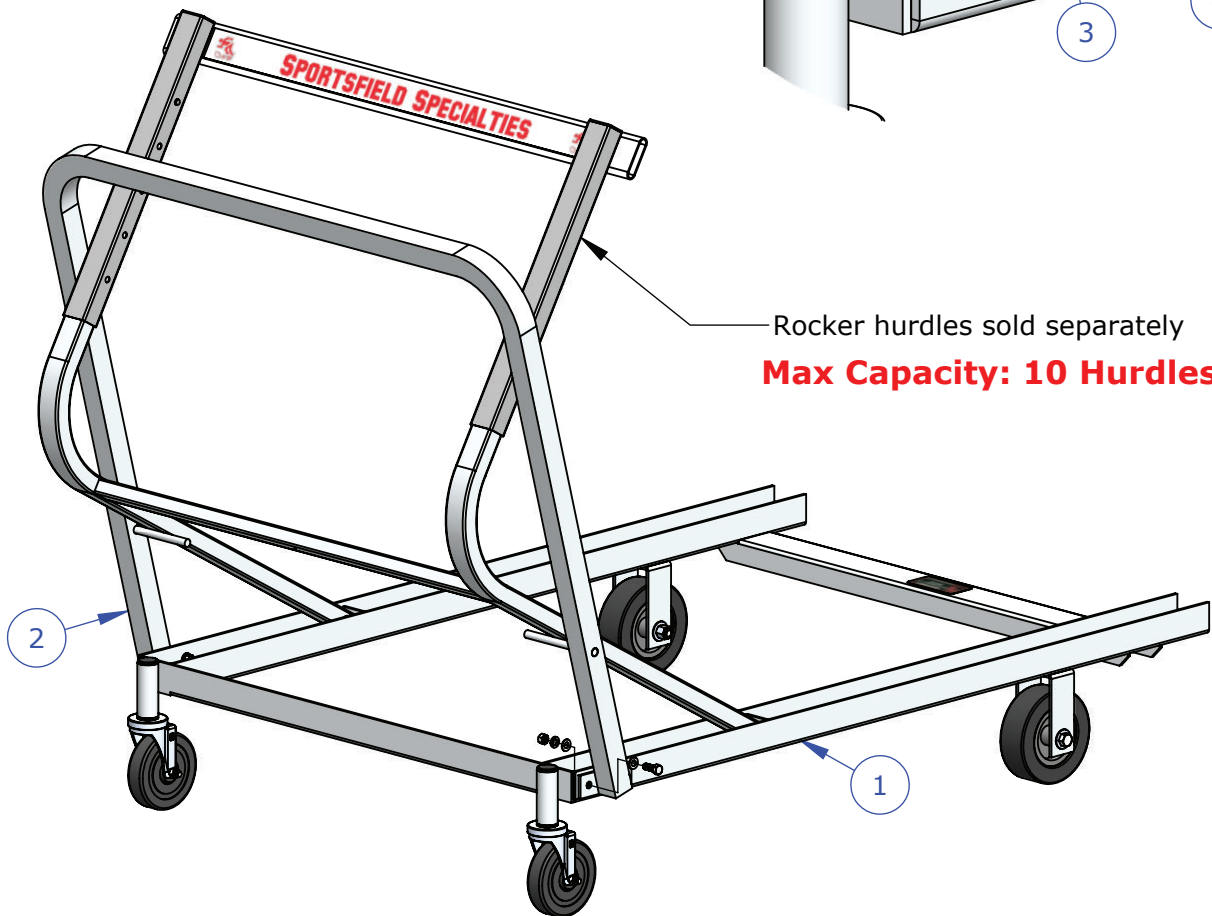

1-888-975-3343

**Install Instructions
Universal Hurdle Cart**

Product No.	Product Description
HLRCRT	Universal Hurdle Cart, Capacity: 10

ITEM NO.	QTY.	PART NUMBER	DESCRIPTION	ERPPARTNUMBER
1	1	TFHURDROCKCART-Base	Base Assembly	Undefined
2	1	TFHURDROCKCART-Handle	Handle Assembly	UNDEFINED
3	8	110-FLW3_8-SS	3/8 S.S. FLAT WASHER	110-FLW-0005
4	4	101-HHC3_8-16X1-SS	3/8-16 x 1.00" Hex Head Bolt, 304 SS	101-HHC-0033
5	4	110-SLW3_8-SS	3/8-16 S. S. Lock Washer	110-SLW-0006
6	4	107-HXN3_8-16-SS	3/8-16 STAINLESS STEEL HEX NUT	107-HXN-0020

TITLE:

Universal Hurdle Cart

DWG NO:

ID-00283

SHEET 1 OF 1