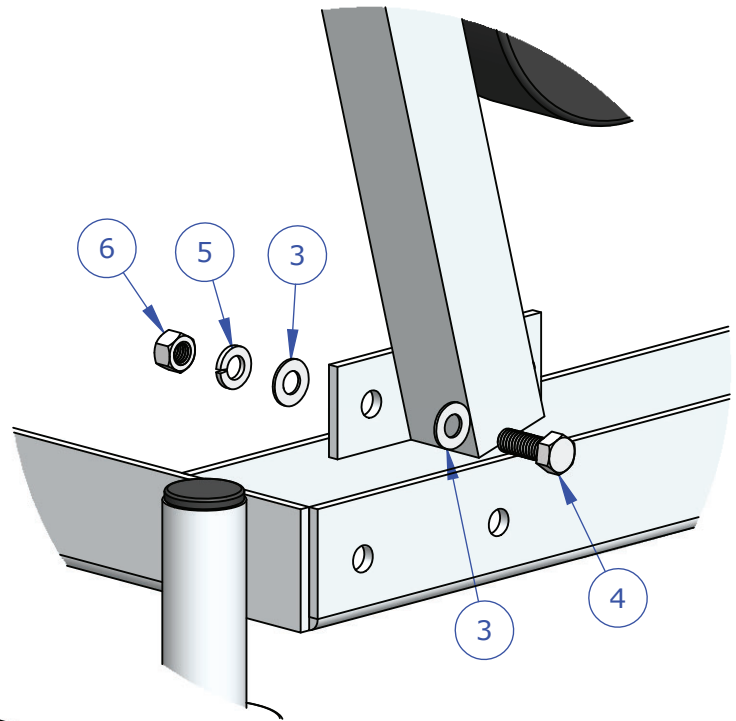

1-888-975-3343

**Install Instructions
Universal Hurdle Cart**

Product No.	Product Description
HLRCRT	Universal Hurdle Cart, Capacity: 10

ITEM NO.	QTY.	PART NUMBER	DESCRIPTION	ERPPARTNUMBER
1	1	TFHURDROCKCART-Base	Base Assembly	Undefined
2	1	TFHURDROCKCART-Handle	Handle Assembly	UNDEFINED
3	8	110-FLW3_8-SS	3/8 S.S. FLAT WASHER	110-FLW-0005
4	4	101-HHC3_8-16X1-SS	3/8-16 x 1.00" Hex Head Bolt, 304 SS	101-HHC-0033
5	4	110-SLW3_8-SS	3/8-16 S. S. Lock Washer	110-SLW-0006
6	4	107-HXN3_8-16-SS	3/8-16 STAINLESS STEEL HEX NUT	107-HXN-0020

TITLE:

Universal Hurdle Cart

DWG NO:

ID-00283

SHEET 1 OF 1